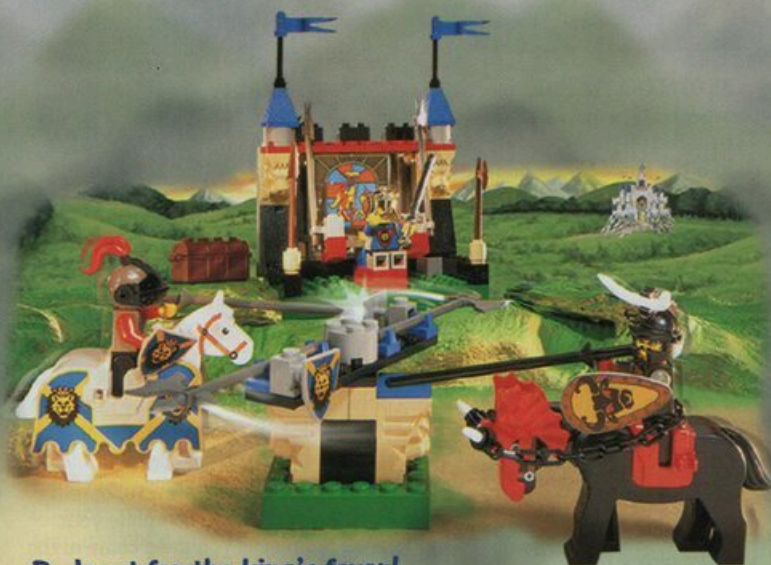

Battering ram to knock down the castle door!

working catapult

Launch the cannon to break into the castle!

B. Joust for the king's favor!

The white knight faces the black knight in a jousting battle to see who will win the king's favor...the royal treasure...and maybe the princess' hand in marriage. Their horses are fast, their lances are ready, and their hearts are brave. Who will win? You get to decide! Includes 2 knights and the king. Ages 7-12. 99 pieces.
#6095 Royal Joust \$19.99